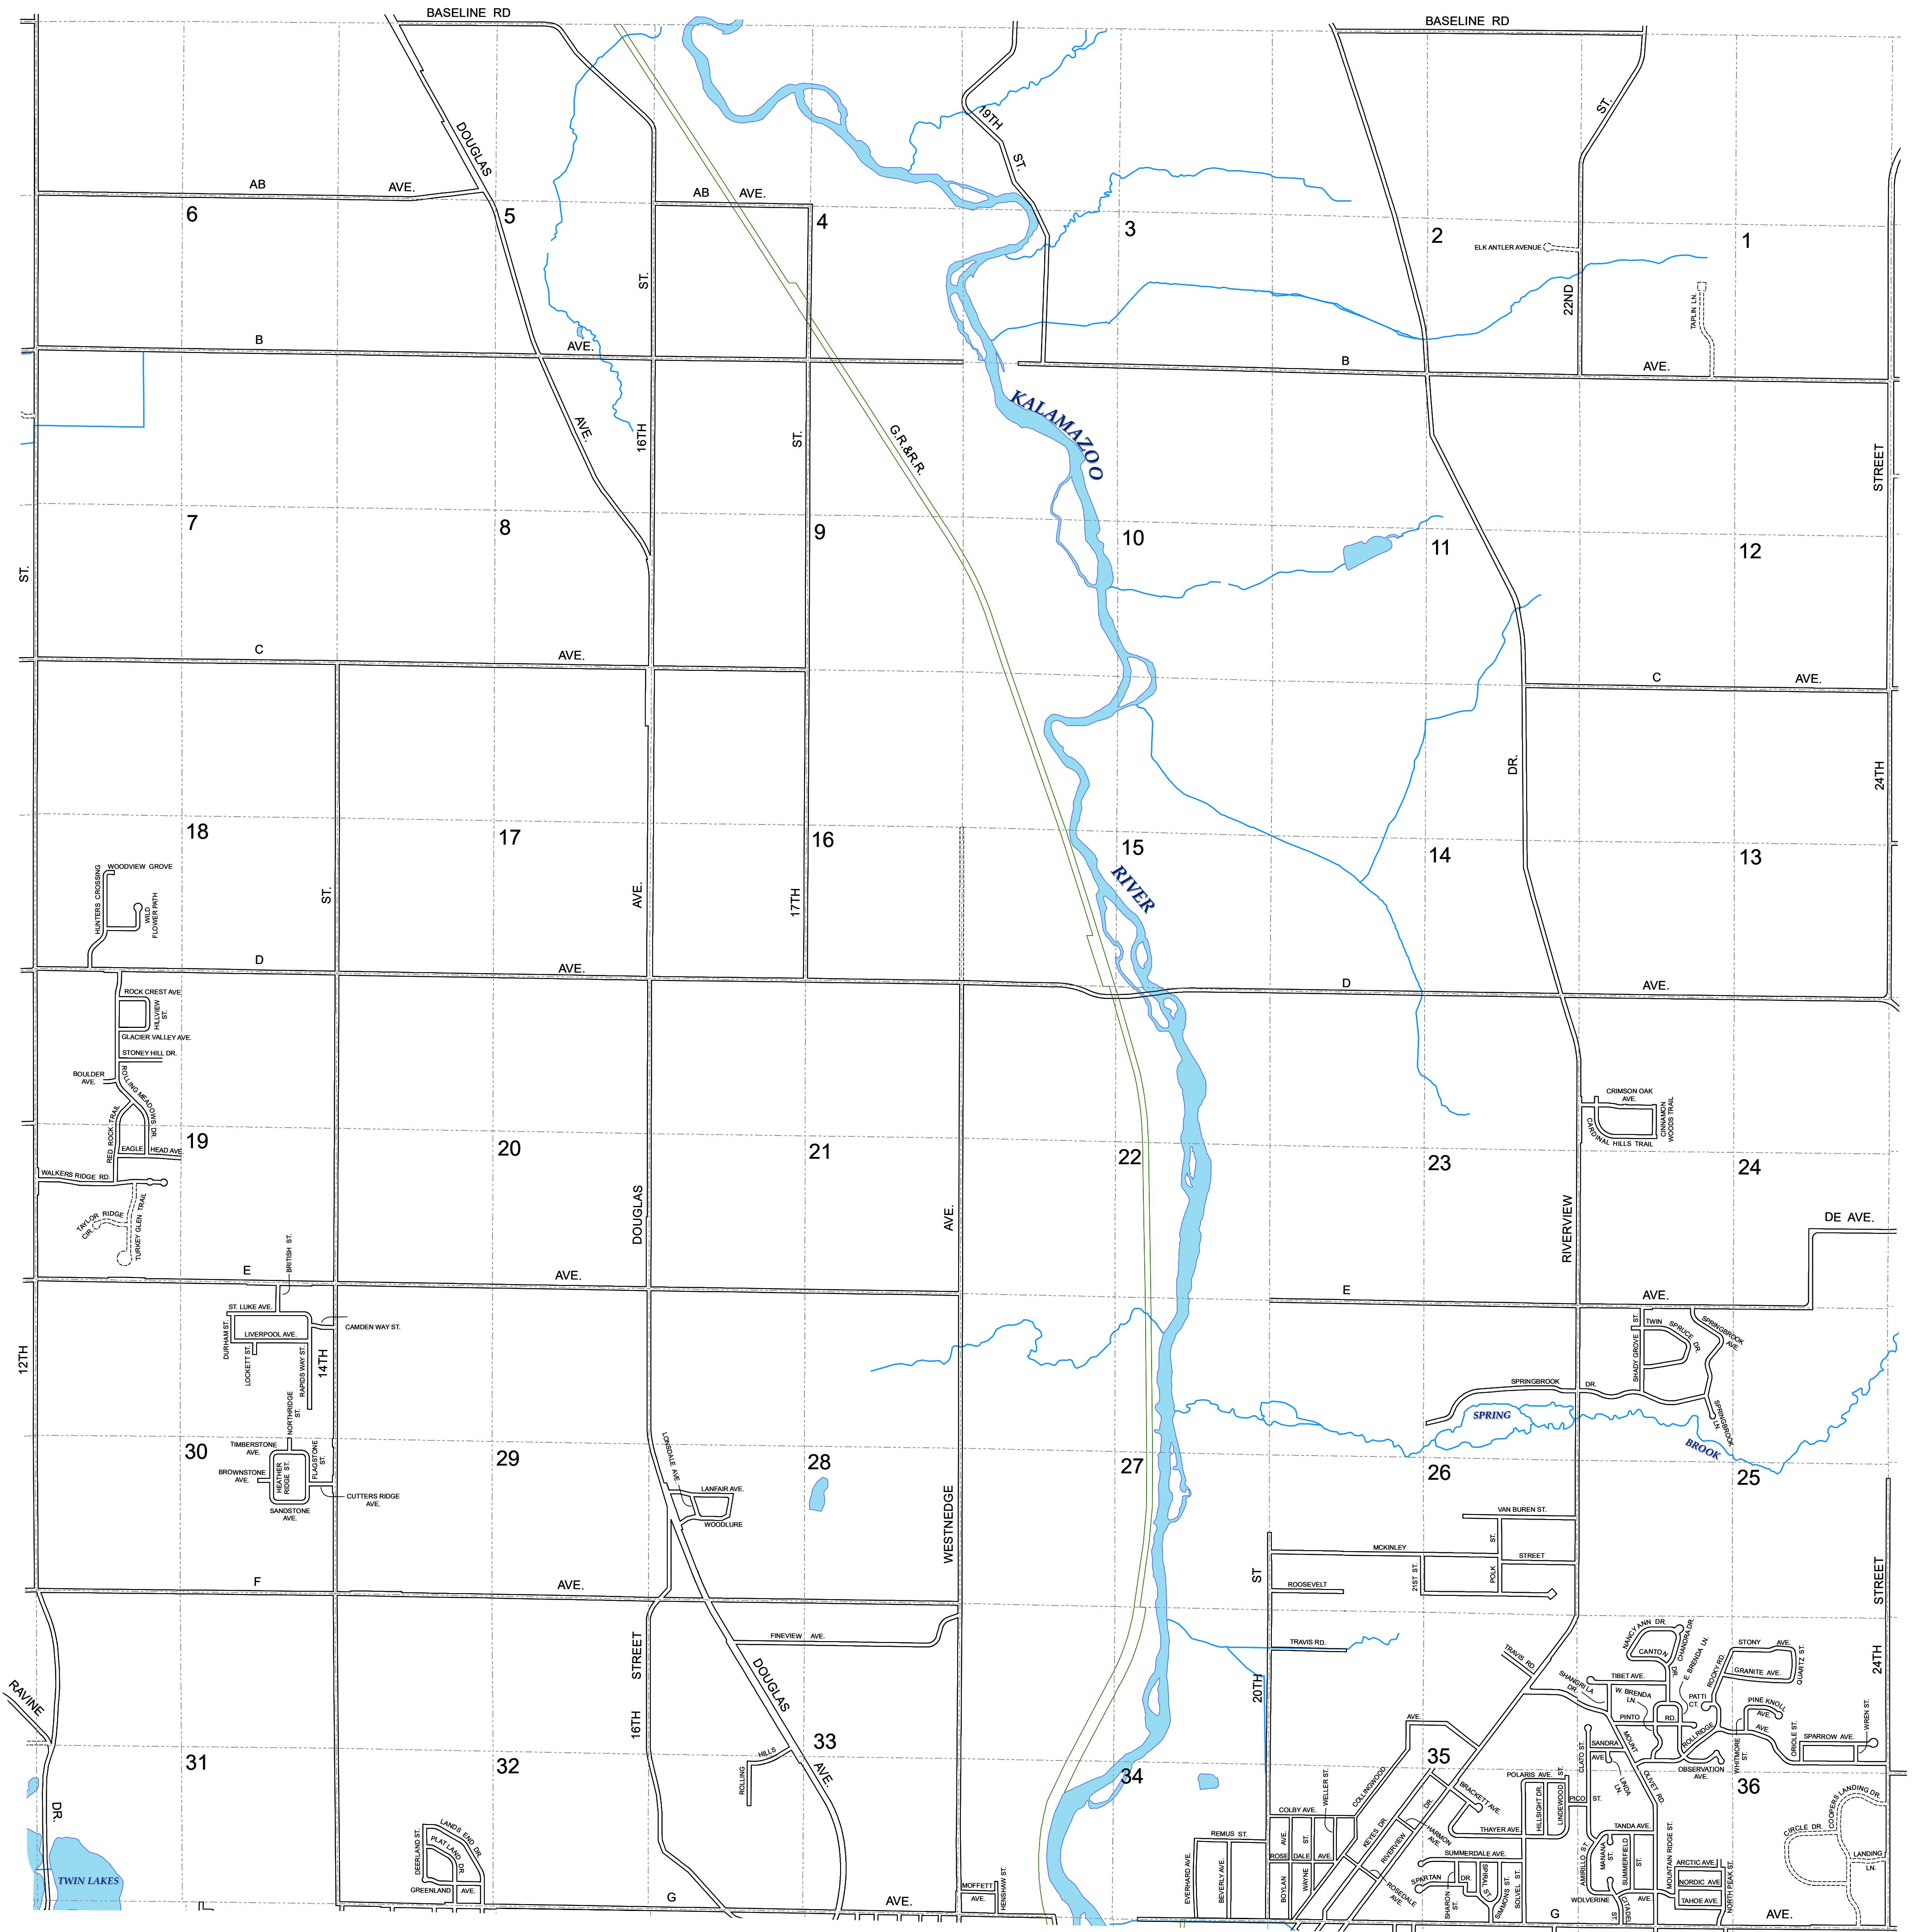

Cooper Charter Township

Kalamazoo County, Michigan

Street Map

Legend

- Public ROW
- Private ROW
- Railroad ROW

0 750 1,500 3,000 Feet

Scale: 1" = 1500'