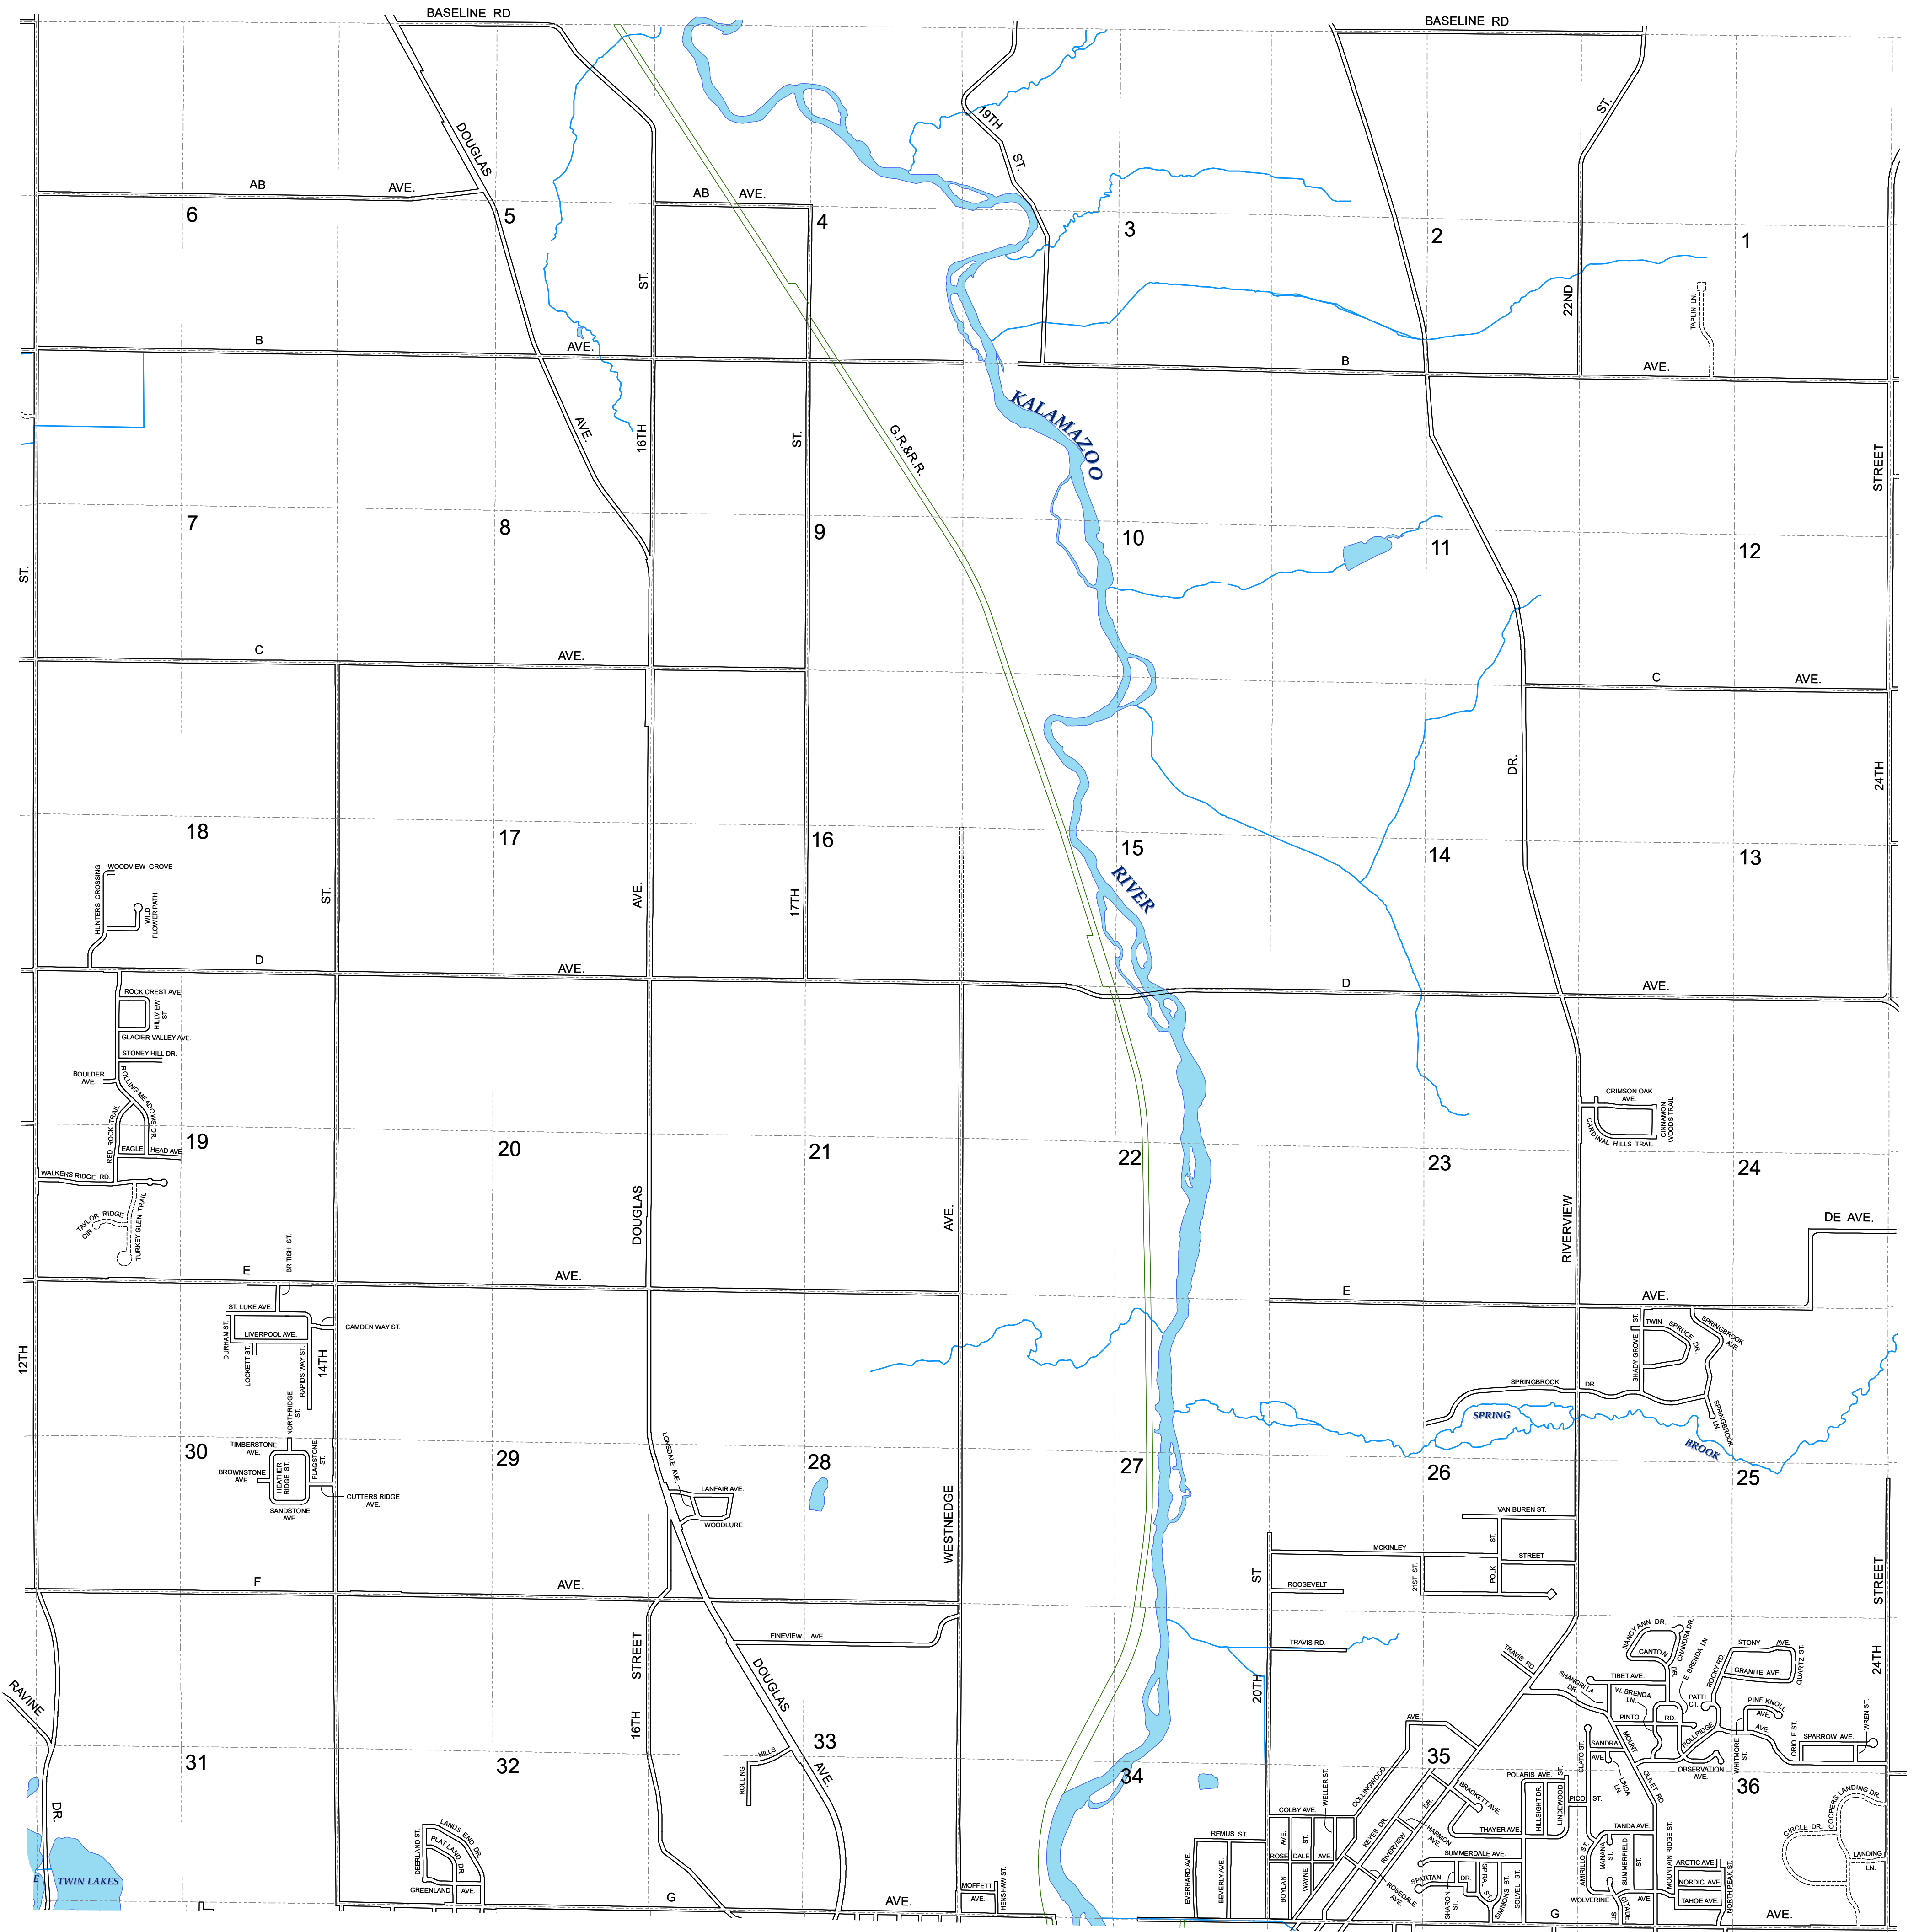

Cooper Charter Township

Kalamazoo County, Michigan

Street Map

Legend

-  Public ROW
-  Private ROW
-  Railroad ROW

0 750 1,500 3,000 Feet

Scale: 1" = 1500'